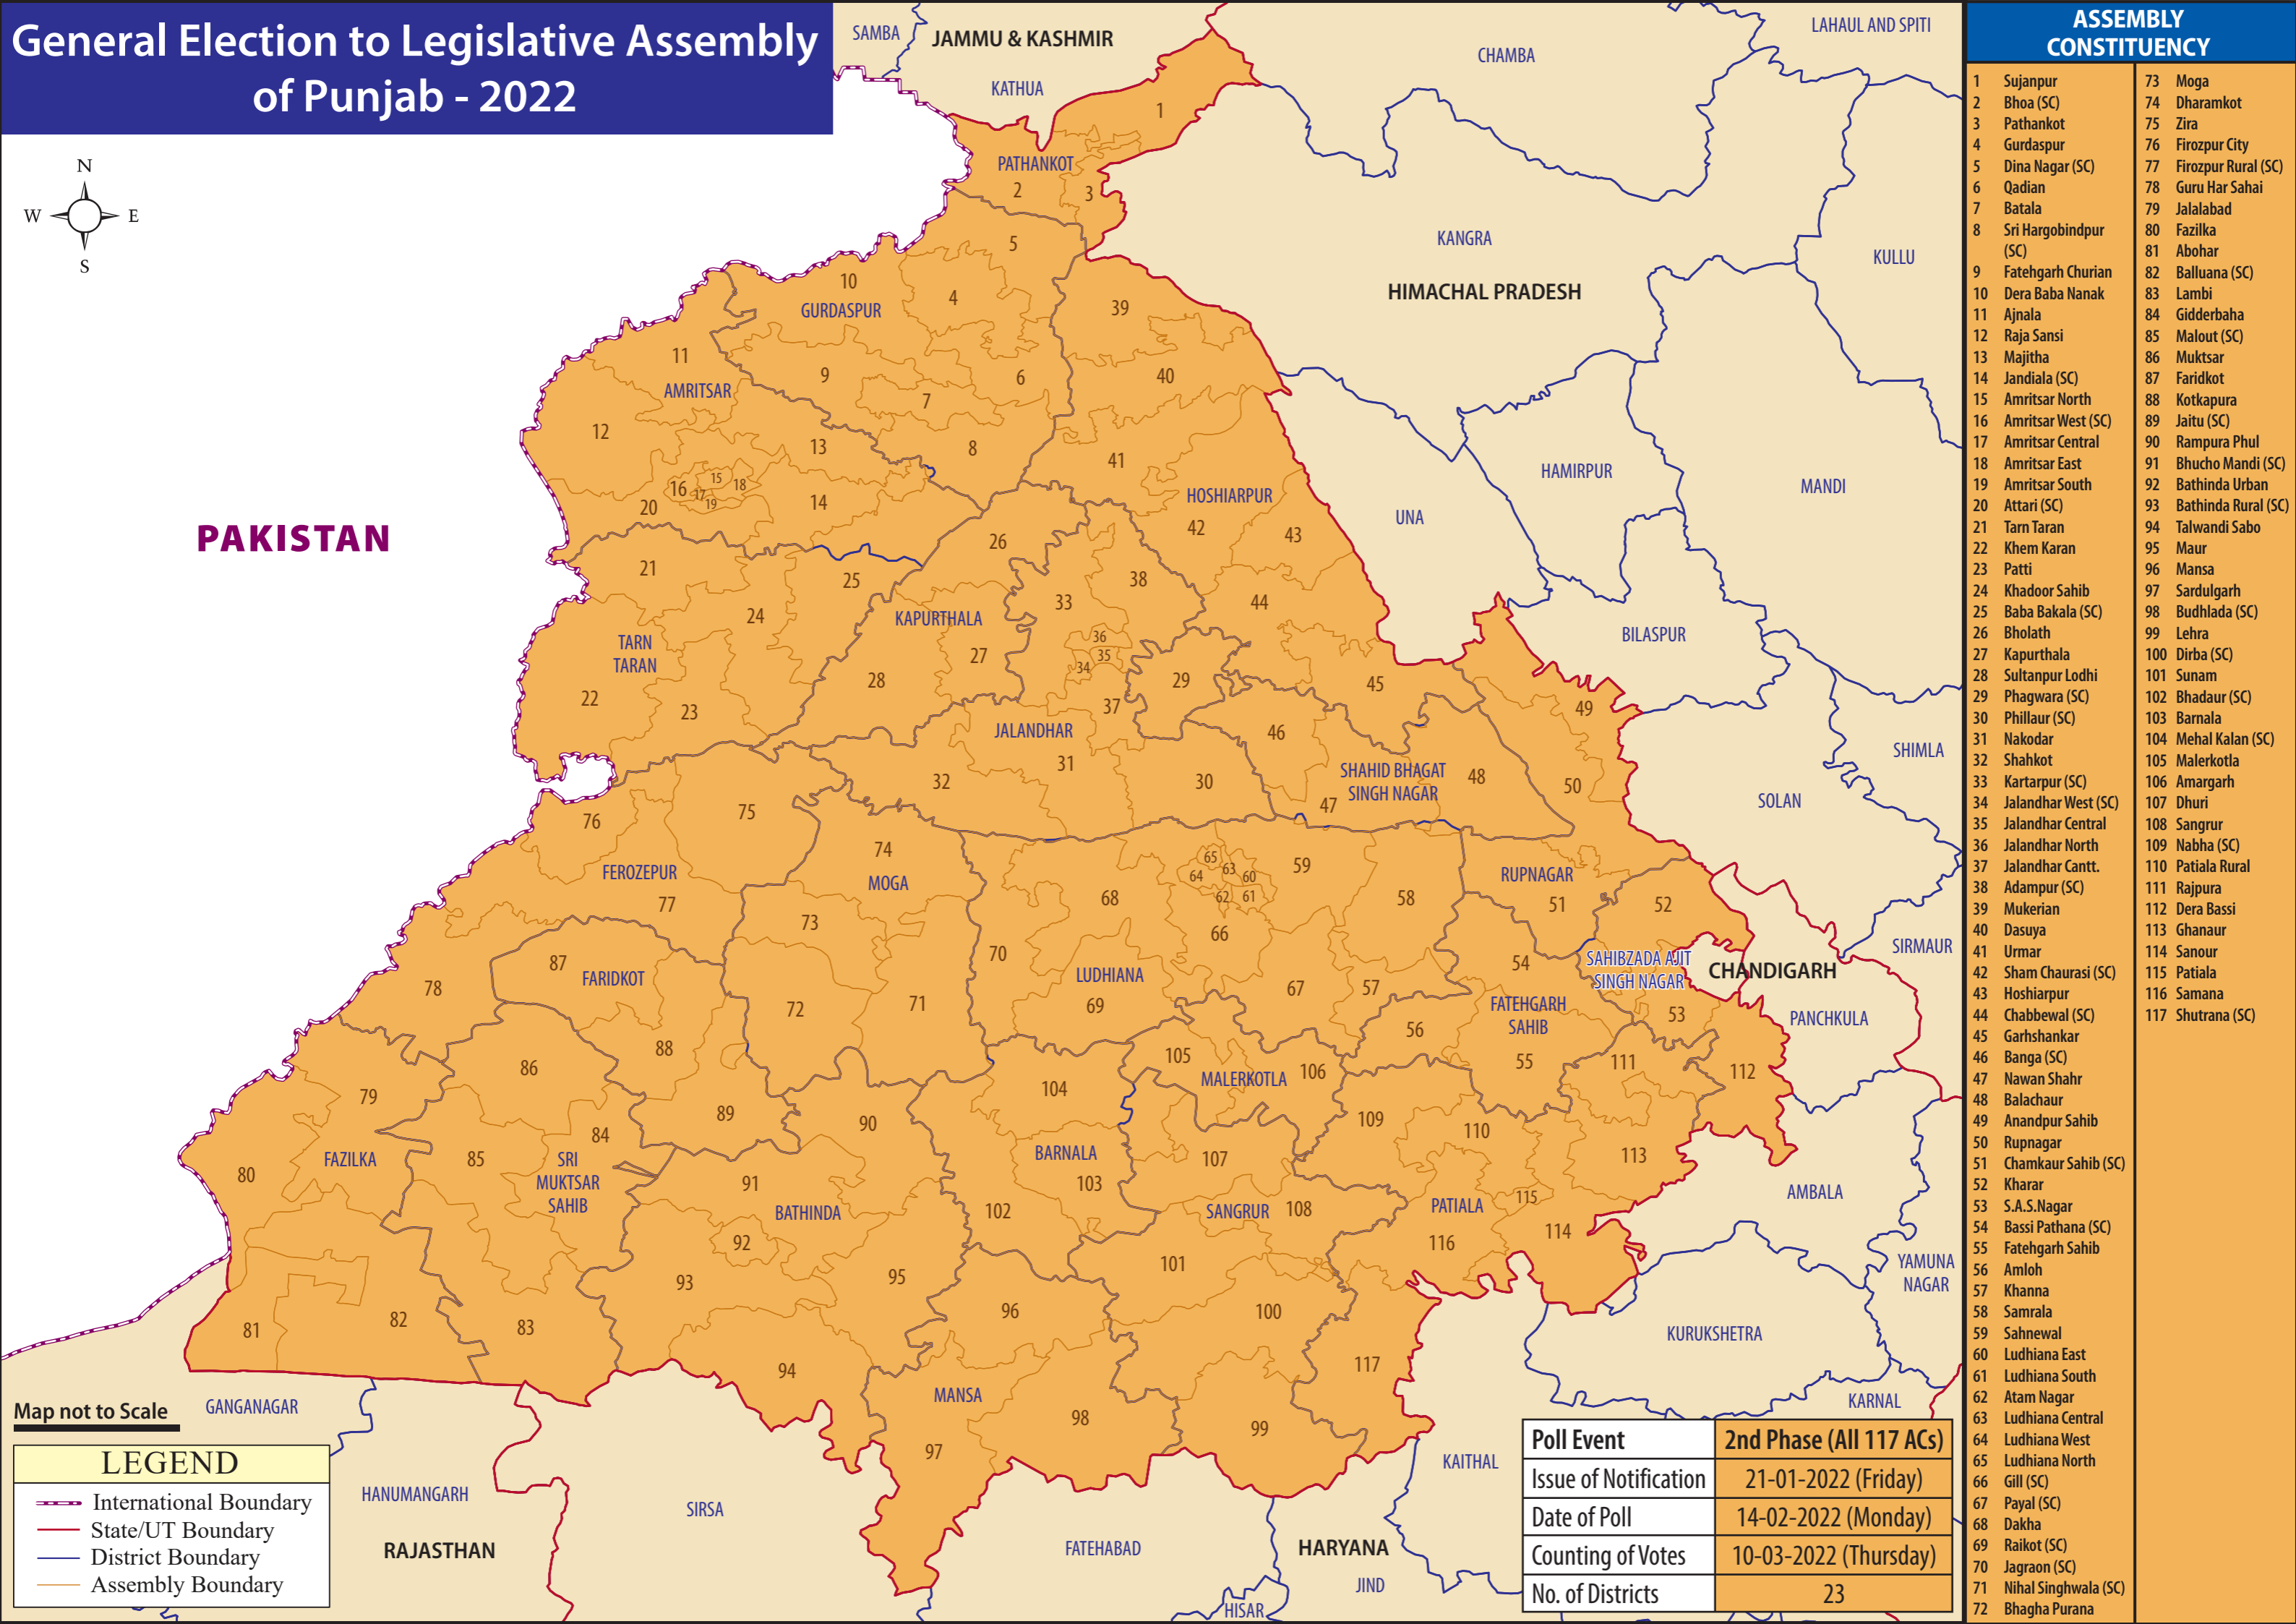

# General Election to Legislative Assembly of Punjab - 2022

PAKISTAN

## ASSEMBLY CONSTITUENCY

1	Sujanpur	73	Moga
2	Bhoa (SC)	74	Dharamkot
3	Pathankot	75	Zira
4	Gurdaspur	76	Firozpur City
5	Dina Nagar (SC)	77	Firozpur Rural (SC)
6	Qadian	78	Guru Har Sahai
7	Batala	79	Jalalabad
8	Sri Hargobindpur (SC)	80	Fazilka
9	Fatehgarh Churian	81	Abohar
10	Dera Baba Nanak	82	Balluana (SC)
11	Ajnala	83	Lambi
12	Raja Sansi	84	Gidderbaha
13	Majitha	85	Malout (SC)
14	Jandiala (SC)	86	Muktsar
15	Amritsar North	87	Faridkot
16	Amritsar West (SC)	88	Kotkapura
17	Amritsar Central	89	Jaitu (SC)
18	Amritsar East	90	Rampura Phul
19	Amritsar South	91	Bhuch Mandi (SC)
20	Attari (SC)	92	Bathinda Urban
21	Tarn Taran	93	Bathinda Rural (SC)
22	Khem Karan	94	Talwandi Sabo
23	Patti	95	Maur
24	Khadoor Sahib	96	Mansa
25	Baba Bakala (SC)	97	Sardulgarh
26	Bholath	98	Budhlada (SC)
27	Kapurthala	99	Lehra
28	Sultanpur Lodhi	100	Dirba (SC)
29	Phagwara (SC)	101	Sunam
30	Phillaur (SC)	102	Bhadaur (SC)
31	Nakodar	103	Barnala
32	Shahkot	104	Mehal Kalan (SC)
33	Kartarpur (SC)	105	Malerkotla
34	Jalandhar West (SC)	106	Amargarh
35	Jalandhar Central	107	Dhuri
36	Jalandhar North	108	Sangrur
37	Jalandhar Cantt.	109	Nabha (SC)
38	Adampur (SC)	110	Patiala Rural
39	Mukerian	111	Rajpura
40	Dasuya	112	Dera Bassi
41	Urmur	113	Ghanaur
42	Sham Chaurasi (SC)	114	Sanour
43	Hoshiarpur	115	Patiala
44	Chabbewal (SC)	116	Samana
45	Garhshankar	117	Shutrana (SC)
46	Banga (SC)		
47	Nawan Shahr		
48	Balachaur		
49	Anandpur Sahib		
50	Rupnagar		
51	Chamkaur Sahib (SC)		
52	Kharar		
53	S.A.S.Nagar		
54	Bassi Pathana (SC)		
55	Fatehgarh Sahib		
56	Amloh		
57	Khanna		
58	Samrala		
59	Sahnewal		
60	Ludhiana East		
61	Ludhiana South		
62	Atam Nagar		
63	Ludhiana Central		
64	Ludhiana West		
65	Ludhiana North		
66	Gill (SC)		
67	Payal (SC)		
68	Dakha		
69	Raikot (SC)		
70	Jagraon (SC)		
71	Nihal Singhwala (SC)		
72	Bhagha Purana		